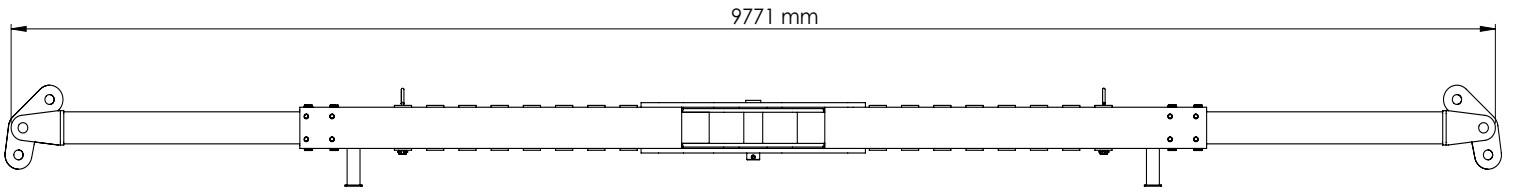

alux⁴⁰

Weight: 1300kg

Max load: 40ton

Material: Steel