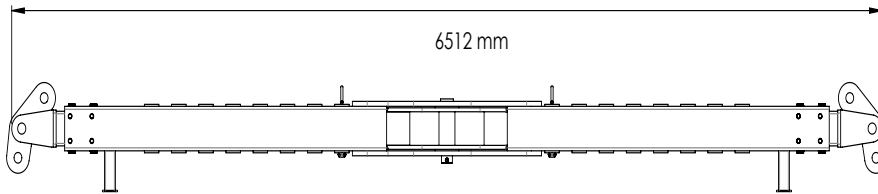

alux⁴⁰

Weight: 1300kg

Max load: 40ton

Material: Steel