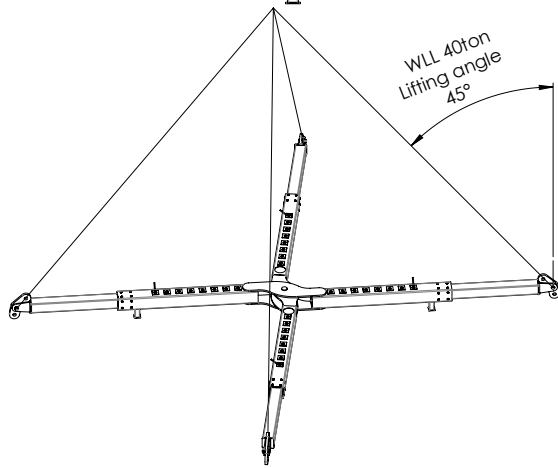

alux⁴⁰

Weight: 1300kg

Max load: 40ton

Material: Steel